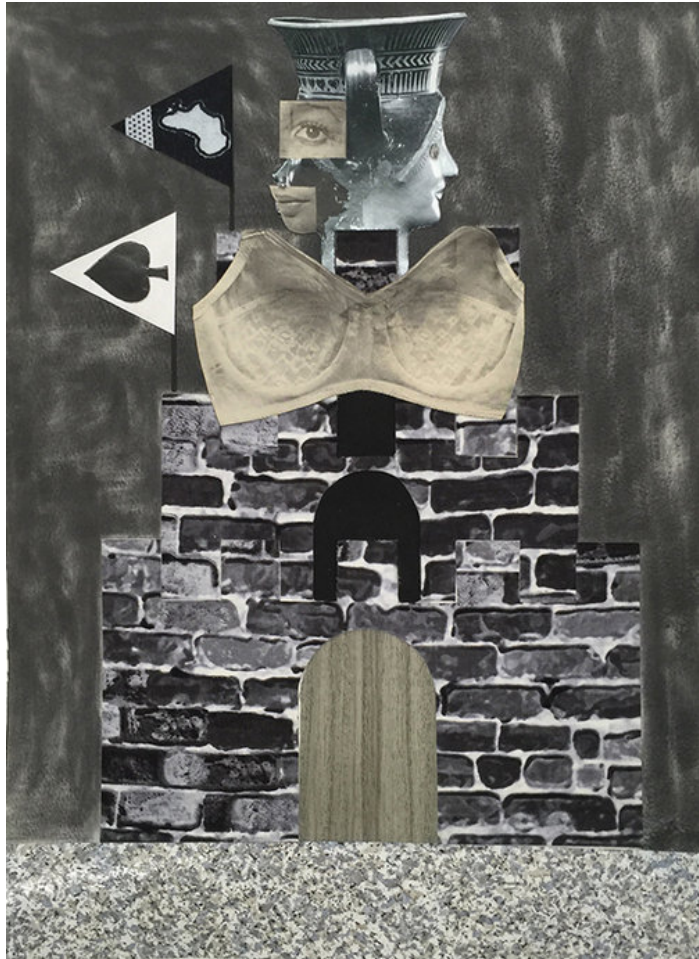

**Derrick Adams**  
*Holding Court*  
*(The Queen of Spades)*, 2015  
 Pigment prints on Hotpress  
 44h x 33.50w in  
 111.76h x 85.09w cm  
 Edition of 18  
 DA007  
 \$ 9,500.00

A 1 3 6 - B A X T E R - S T R E E T - S U I T E 1 C - N E W - Y O R K - N E W - Y O R K - 1 0 0 1 3  
 T 2 1 2 2 0 3 2 0 5 1 F 2 1 2 9 4 1 1 8 2 2 E M A I L M S F I N E A R T 5 5 @ G M A I L . C O M E M